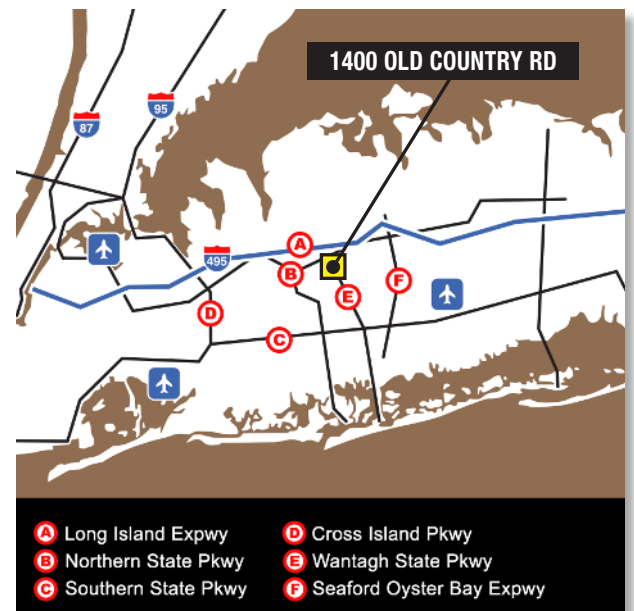

FOR INFORMATION CONTACT:

ROGER W. WOOSTER

401 broad hollow road • suite L1
melville, new york 11747

main - 516.935.8300 direct - 516.441.7230

roger.wooster@therochlinorganization.com

www.therochlinorganization.com