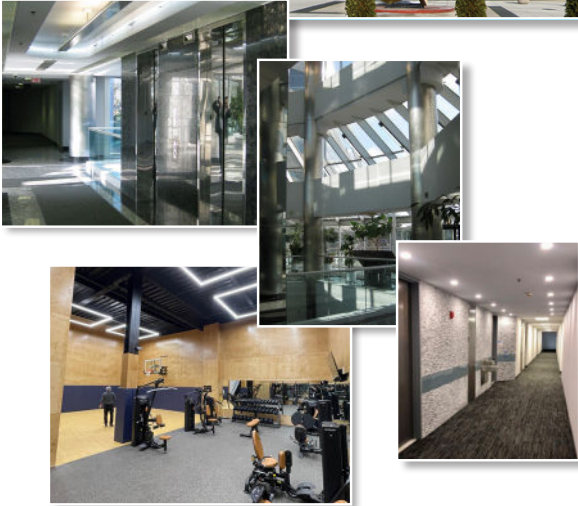

PRIME OFFICE SPACE FOR LEASE

• 1400 old country road • westbury, new york