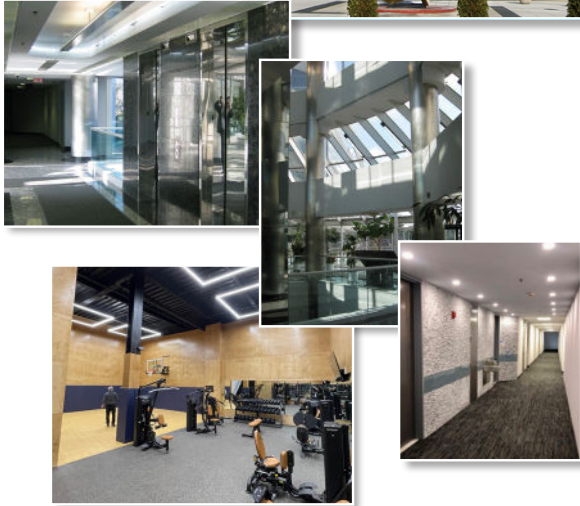

PRIME OFFICE SPACE FOR LEASE

• 1400 old country road • westbury, new york

LOCATION

- westbury, new york 11590
- central nassau submarket

SPACE AVAILABLE

IMMEDIATE OCCUPANCY

- 2,692 square feet | fourth floor | N-407
- 9,881 square feet* | third floor | sublet
- 9,990 square feet** | second floor | N-203

*up to 20,839 square feet can be made available
**divisible

Multi-Million Dollar Renovation Completed

• 4 story building • 250,000 square feet •

COMMENTS:

- Conveniently located off the Wantagh Parkway, Old Country Road exit ramp
- NICE bus stop at corner
- 4:1000 parking ratio with covered parking deck
- 24 / 7 building access
- Fitness center recently updated & renovated
- Café with seating for 50, serving hot & cold foods
- Conference rooms available for tenants use

FOR INFORMATION CONTACT:

ADAM E. ROCHLIN

401 broad hollow road • suite L1
melville, new york 11747

main - 516.935.8300 direct - 516.441.7373

adam.rochlin@therochlinorganization.com

www.therochlinorganization.com