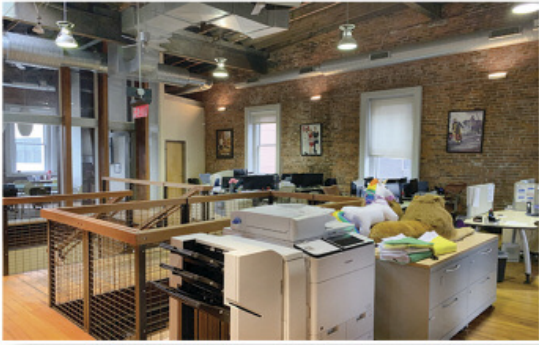

SONO / LOFT SPACE FOR LEASE

• 99 Washington Street • Norwalk, Connecticut

LOCATION

- Norwalk, Connecticut 06854
- Fairfield County
- Westchester / So. Connecticut Market
- Heart of SONO

SPACE AVAILABLE

IMMEDIATE OCCUPANCY

- 2nd & 3rd floors

• 3 story building • 6,600 rentable square feet •

COMMENTS:

- Conveniently located along Washington Street in the heart of SoNo
- A few blocks away from SoNo train station
- 24/7 access
- Responsive, entrepreneurial ownership
- Unique, upscale, loft-style space