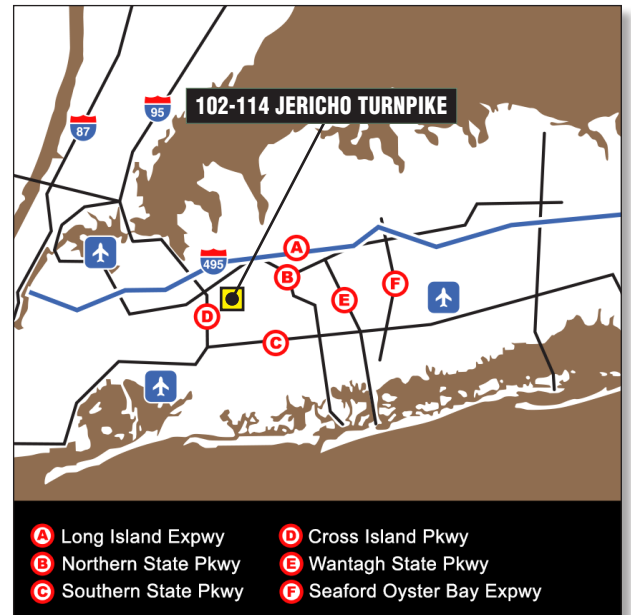

All information furnished is from sources deemed reliable. No representation or warranty is made as to the accuracy thereof and is submitted subject to errors, omissions, change of price, prior sales or lease, or withdrawal without notice, and any negligence on this part of the writer.